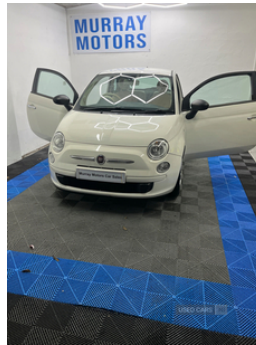

Fiat 500 1.2 Pop 3dr [Start Stop] | Mar 2014
FSH LOW INSURANCE AND TAX

£3,750

Very clean fiat 500
 Full service history and just serviced by our highly qualified technicians
 E/windows,radio CD,2 keys,
 Car will be sold with a full years MOT
 Trade ins welcome
 3 months warranty
 Road tax £35 and low insurance group 5U

Vehicle Features

1 passenger grab handle, 4 speed ventilation system/recirculating mode, ABS/EBD, Auxilliary 12V power socket, Body colour bumpers, Chrome door handles, Driver and passenger airbags, Drivers knee airbag, Dualdrive PAS, Electric front windows, Front passenger underseat box, Heated rear windows with wash wipe, Heat insulated glass, Height adjustable drivers seat, Height adjustable steering wheel, Isofix child seat preparation, Locking fuel filler cap, MP3 compatible radio/single CD player, Remote central locking, Seatback pockets, Side airbags, Window airbags

Miles:	55526
Fuel Type:	Petrol
Transmission:	Manual
Colour:	White
Engine Size:	1242
CO2 Emission:	113
Tax Band:	C (£35 p/a)
Body Style:	Hatchback
Insurance group:	9U
Reg:	NJ14XEN

Technical Specs

DIMENSIONS